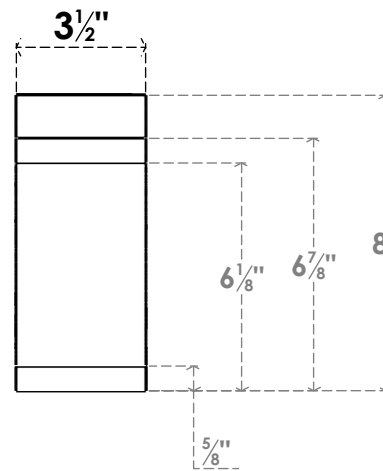

ITEM NUMBER: BRCPC035X08000X08000LEC

3 1/2"W X 8"D X 8"H LEGACY ARCHITECTURAL GRADE PVC CLOSED KNEE BRACE

SIDE PROFILE

FRONT PROFILE

ISOMETRIC

EKENA MILLWORK
2300 WEST MAIN ST.
CLARKSVILLE, TX 75426
TOLL FREE: 866-607-0453
WWW.EKENAMILLWORK.COM