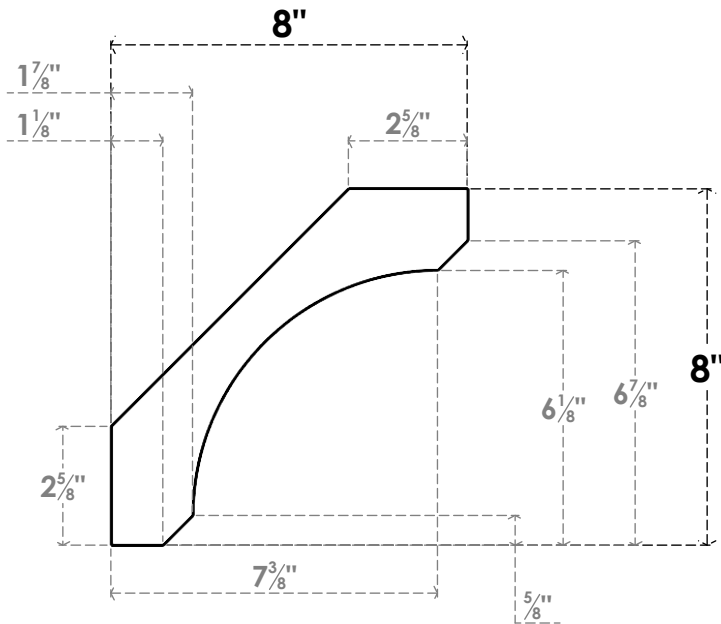

ITEM NUMBER: BRCPC035X08000X08000LEC

3 1/2"W X 8"D X 8"H LEGACY ARCHITECTURAL GRADE PVC CLOSED KNEE BRACE

SIDE PROFILE

FRONT PROFILE

ISOMETRIC

EKENA MILLWORK
2300 WEST MAIN ST.
CLARKSVILLE, TX 75426
TOLL FREE: 866-607-0453
WWW.EKENAMILLWORK.COM